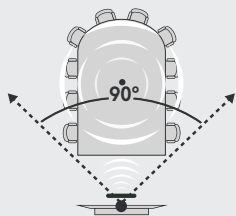

INTRODUCING RIGHTSENSE

Logitech RightSense technologies, built into Rally, automate a better user experience. RightSight perfectly auto-frames participants no matter their distance from the lens. RightLight prioritizes faces over environment to render natural-looking skin tones while RightSound enhances vocal clarity by suppressing background noise, auto-leveling voices, and focusing on active speakers to support better meetings.

RightLight

Logitech RightLight helps everyone look their best on camera, regardless of lighting conditions. RightLight reduces video noise, optimizes light balance, and fine-tunes color and saturation for natural results across all skin tones.

RightSight

Logitech RightSight camera control technology automatically moves the lens and adjusts the zoom so no one gets left out of the picture. RightSight detects human figures, not just faces, to ensure that meeting participants remain in view and optimally framed on-screen.

RightSound

Logitech RightSound is a suite of audio processing technologies and design innovations that deliver enterprise-class sound to video conferences. Optimized for the human voice, RightSound reduces unwanted noises and zeroes in on the active speaker to convey their every word with remarkable clarity.

ROOM SETUP DIAGRAMS

Rally

UP TO 10 SEATS