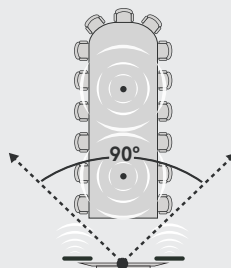

Rally Plus

UP TO 16 SEATS