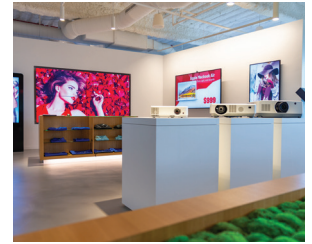

Briefing Center Facts

Retail | MA431-PT | M551-MPI | M751 | UN552S-TMX4P | Peerless Kiosks

Draw customers into the retail space with eye-catching content from The CSI Group and NEC displays. Promote your brand with ads on the video wall and signage displays. Use the interactive kiosk to learn more about a product or prompt a relevant ad with Pick N Watch.

Partners: CSI, Intel, Peerless-AV, Pick N Watch, Screenly