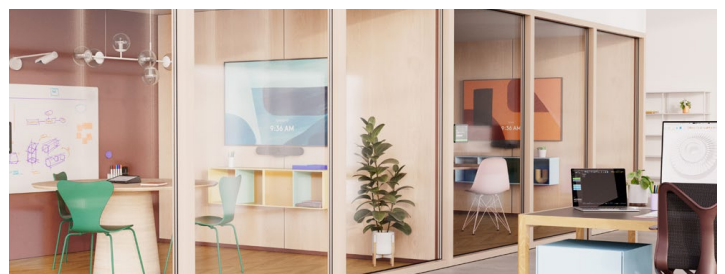

## RALLY BAR FAMILY COMPARISON

Explore the Rally Bar Family to find the right fit for your customers' meeting rooms.

				
	RALLY BAR HUDDLE	RALLY BAR MINI	RALLY BAR	RALLY PLUS
# of people	up to 6	up to 12	up to 20	up to 46
Room size	Huddle-Small	Small-Medium	Medium-Large	Large-XL
Appliance mode	Yes	Yes	Yes	Yes <small>*Compute dependent</small>
Mic pods	No	up to 3	up to 4	up to 7
Included mount	1 mount, 3 ways: Tabletop, wall, display	Tabletop mount	Tabletop mount	Rally mounting kit
Privacy shutter	Yes	No	No	No
Remote control	No	Yes	Yes	Yes