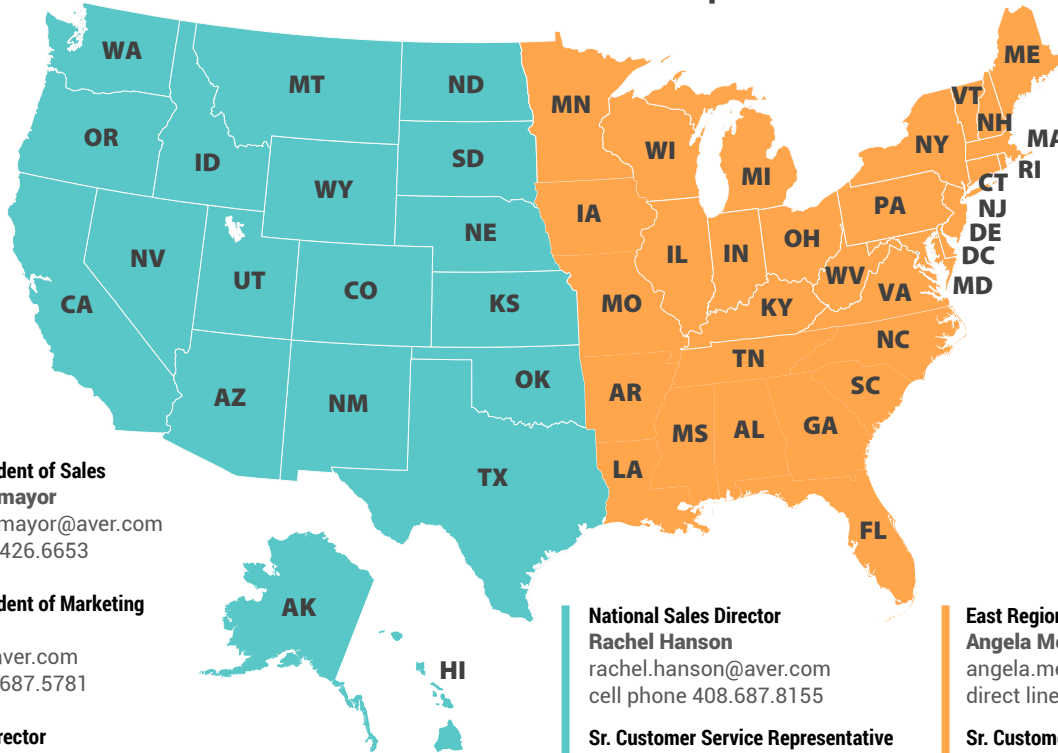

Find Your AVer SALES Representative

Senior Vice President of Sales
Michael Montemayor
michael.montemayor@aver.com
cell phone 210.426.6653

Senior Vice President of Marketing
James Salter
james.salter@aver.com
cell phone 408.687.5781

National Sales Director
Rachel Hanson
rachel.hanson@aver.com
cell phone 408.687.8155

National Sales Director
Rachel Hanson
rachel.hanson@aver.com
cell phone 408.687.8155

Sr. Customer Service Representative
Lisa Taiariol
Lisa.Taiariol@aver.com
direct line 408.942.2104

East Regional Sales Director
Angela Meyer
angela.meyer@aver.com
direct line 408.890.8036

Sr. Customer Service Representative
Lisa Taiariol
Lisa.Taiariol@aver.com
direct line 408.942.2104

SALES REPRESENTATIVE