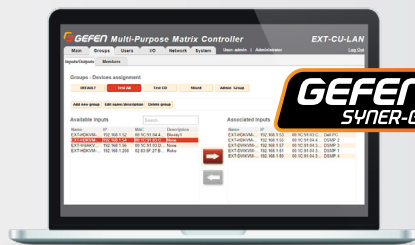

VGA with USB 2.0  
& Control Signals

EXT-VGAKA-LANS-  
TX -&- RX

Audio Only  
& Control Signals

EXT-ADA-LANS-  
TX -&- RX

DisplayPort™  
with USB 2.0  
& Control Signals

EXT-DPKA-LANS-  
TX -&- RX

4K Ultra HD HDMI  
with USB 2.0  
& Control Signals

EXT-UHDV-KA-LANS-  
TX -&- RX

New Version 2.8: Gefen Syner-G™ Software

Enhanced features typically not found in standard video distribution systems.

Easy Control Integration

Free Gefen Control Integration Drivers Now Available