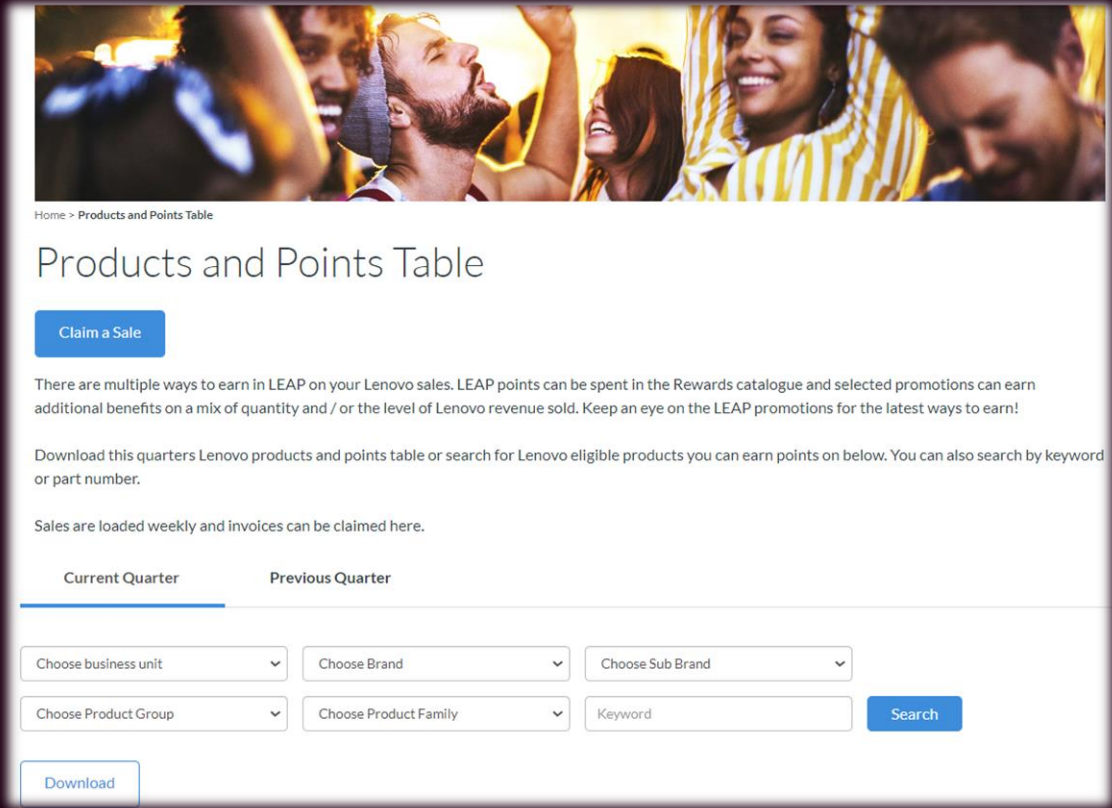

# LEAP: Sell & Earn

Earn points when you sell eligible products!

Incentives vary by product and are awarded in points. Translate the points you earn into gift cards, merchandise, and/or a reloadable Lenovo Mastercard.

**To Join:**  
 Login to the Lenovo [Lenovo Partner Hub](#) > Programs & Training > LEAP > Accept T&Cs.

After you "Claim a sale", it will take ~ 10 days for the points to go into your account.

**View current products and points by logging into LEAP > Claim a Sale > View Products and Points table.**