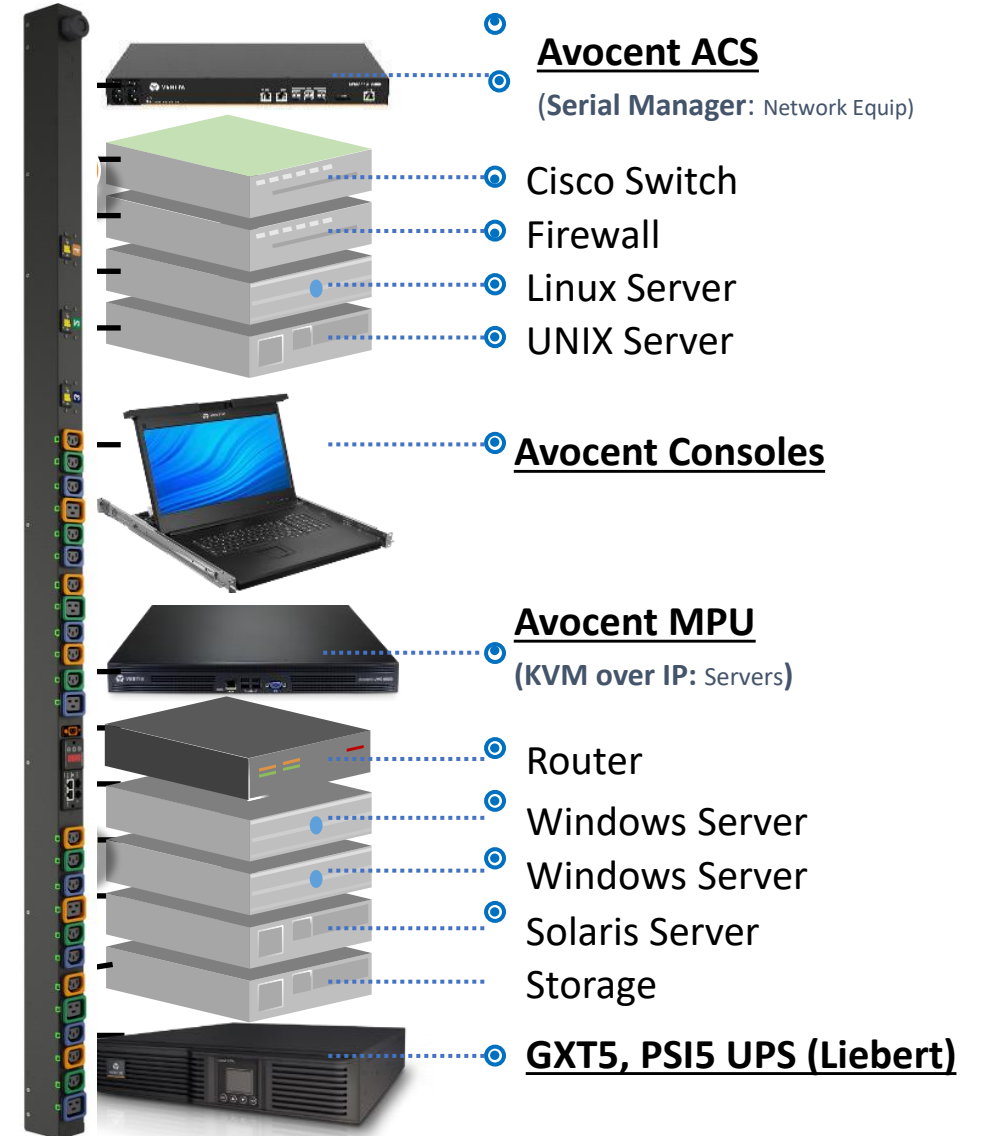

IT Management Portfolio

Edge Problems We Solve

In-Rack PDU (Geist)