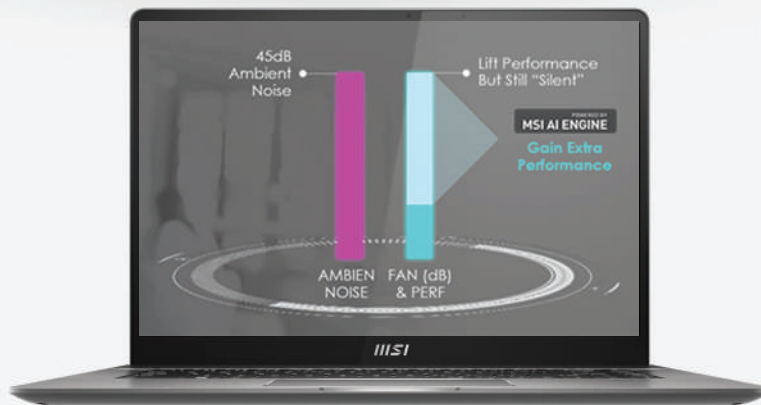

Wakes Instantly

Wakes Instantly so it's faster than you can read this sentence.

Built for What Is Needed and What Users Want

The Intel® Evo™ vPro® Platform delivers one validated solution built to provide what professionals need. By bringing together hardware-based security features and remote manageability, as well as remarkable responsiveness, instant wake, and a long real-world battery life, these stylish, thin and light laptops offer an amazing experience that users want.

Ambient Silent AI

Ambient Silent AI detects ambient noise in the background and adjusts the fan speed noise (dB) to deliver a much quieter experience.

Smart Auto AI

MSI Smart Auto will automatically adjust your system's settings depending on your everyday tasks. It also allows you to manually take control with adjustable system modes for your personal preferences.