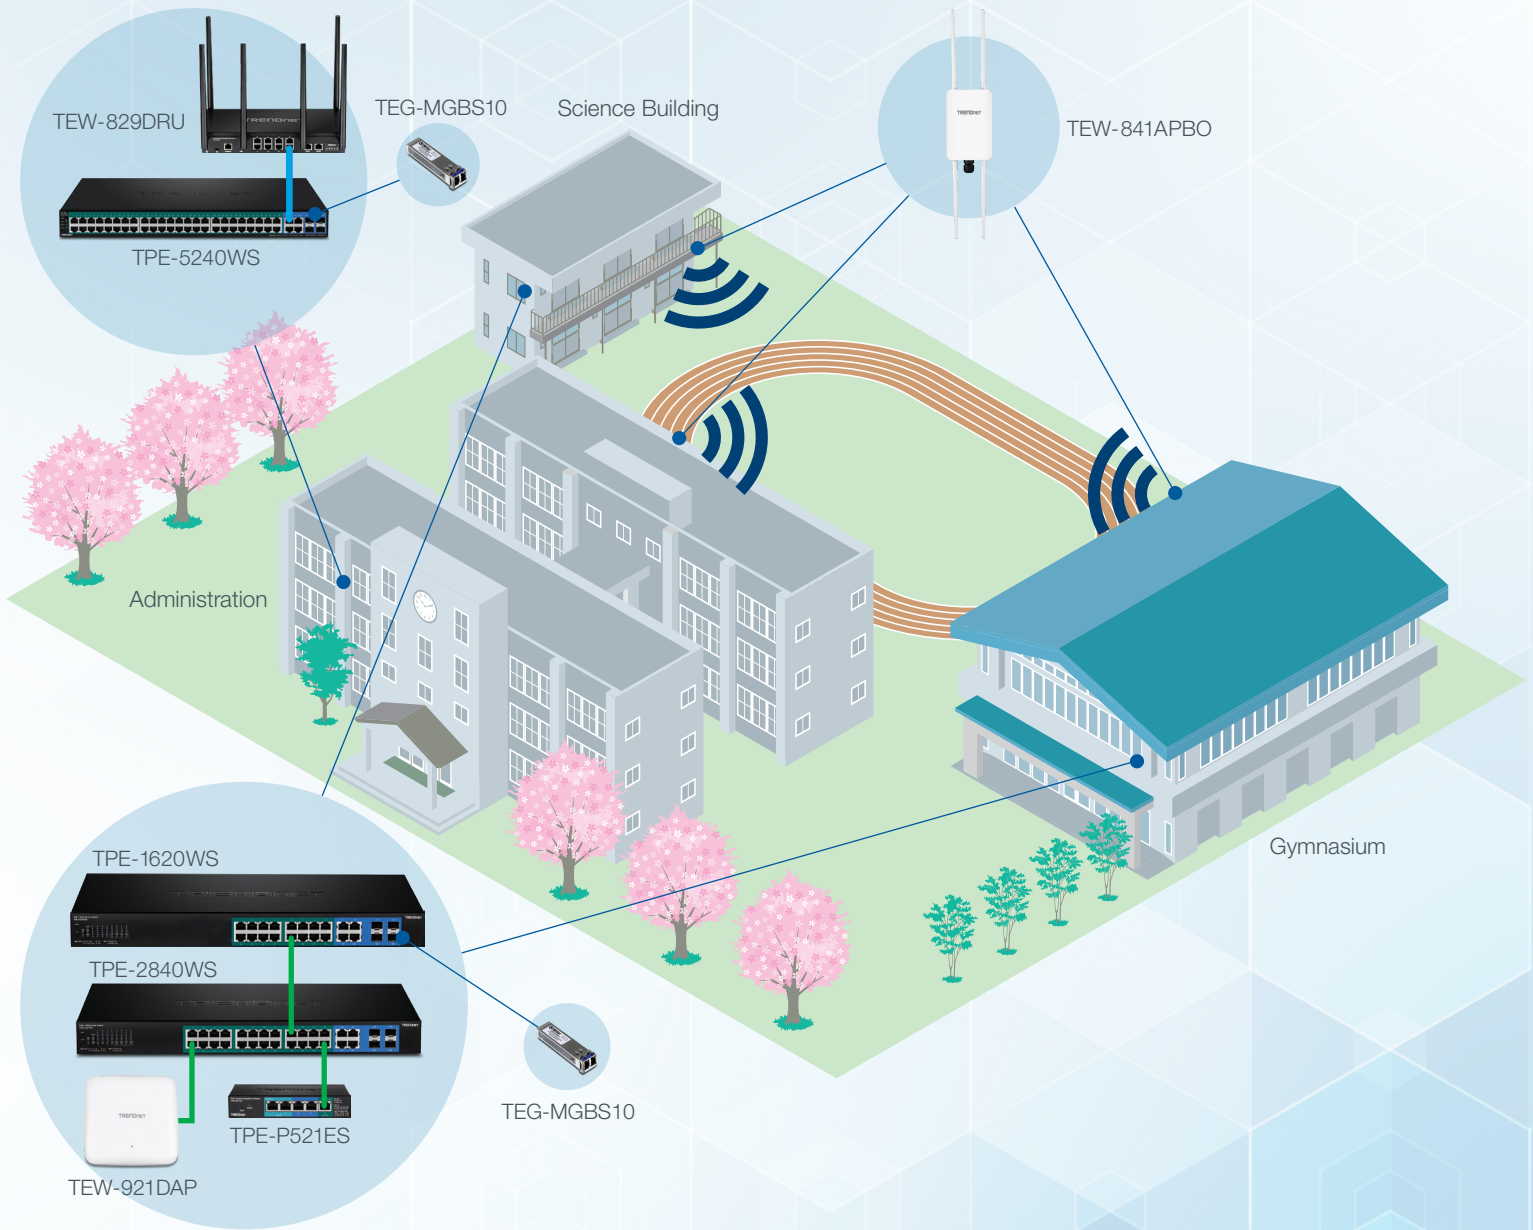

# Universities & School Campuses

Campus networking solutions for both university staff and students. Fiber allows for long-distance networking to keep buildings connected to one another, and omni-directional outdoor APs provide wireless to the quad.

## Featured TRENDnet Products

**TEW-829DRU**  
AC3000 Tri-Band Wireless Gigabit Dual-WAN VPN SMB Router

**TPE-5240WS**  
52-Port Gigabit Web Smart PoE+ Switch

**TEG-MGBS10**  
Mini-GBIC Single-Mode LC Module

**TEW-841APBO**  
5 dBI Wireless AC1300 Outdoor PoE+ Omni-Directional Access Point

**TPE-1620WS**  
20-Port Gigabit Web Smart PoE+ Switch

**TPE-2840WS**  
28-Port Gigabit Web Smart PoE+ Switch

**TPE-P521ES**  
5-Port Gigabit PoE+ Powered EdgeSmart Switch w/ PoE Pass-Through

**TEW-921DAP**  
AX1800 Dual Band WiFi 6 PoE+ Access Point