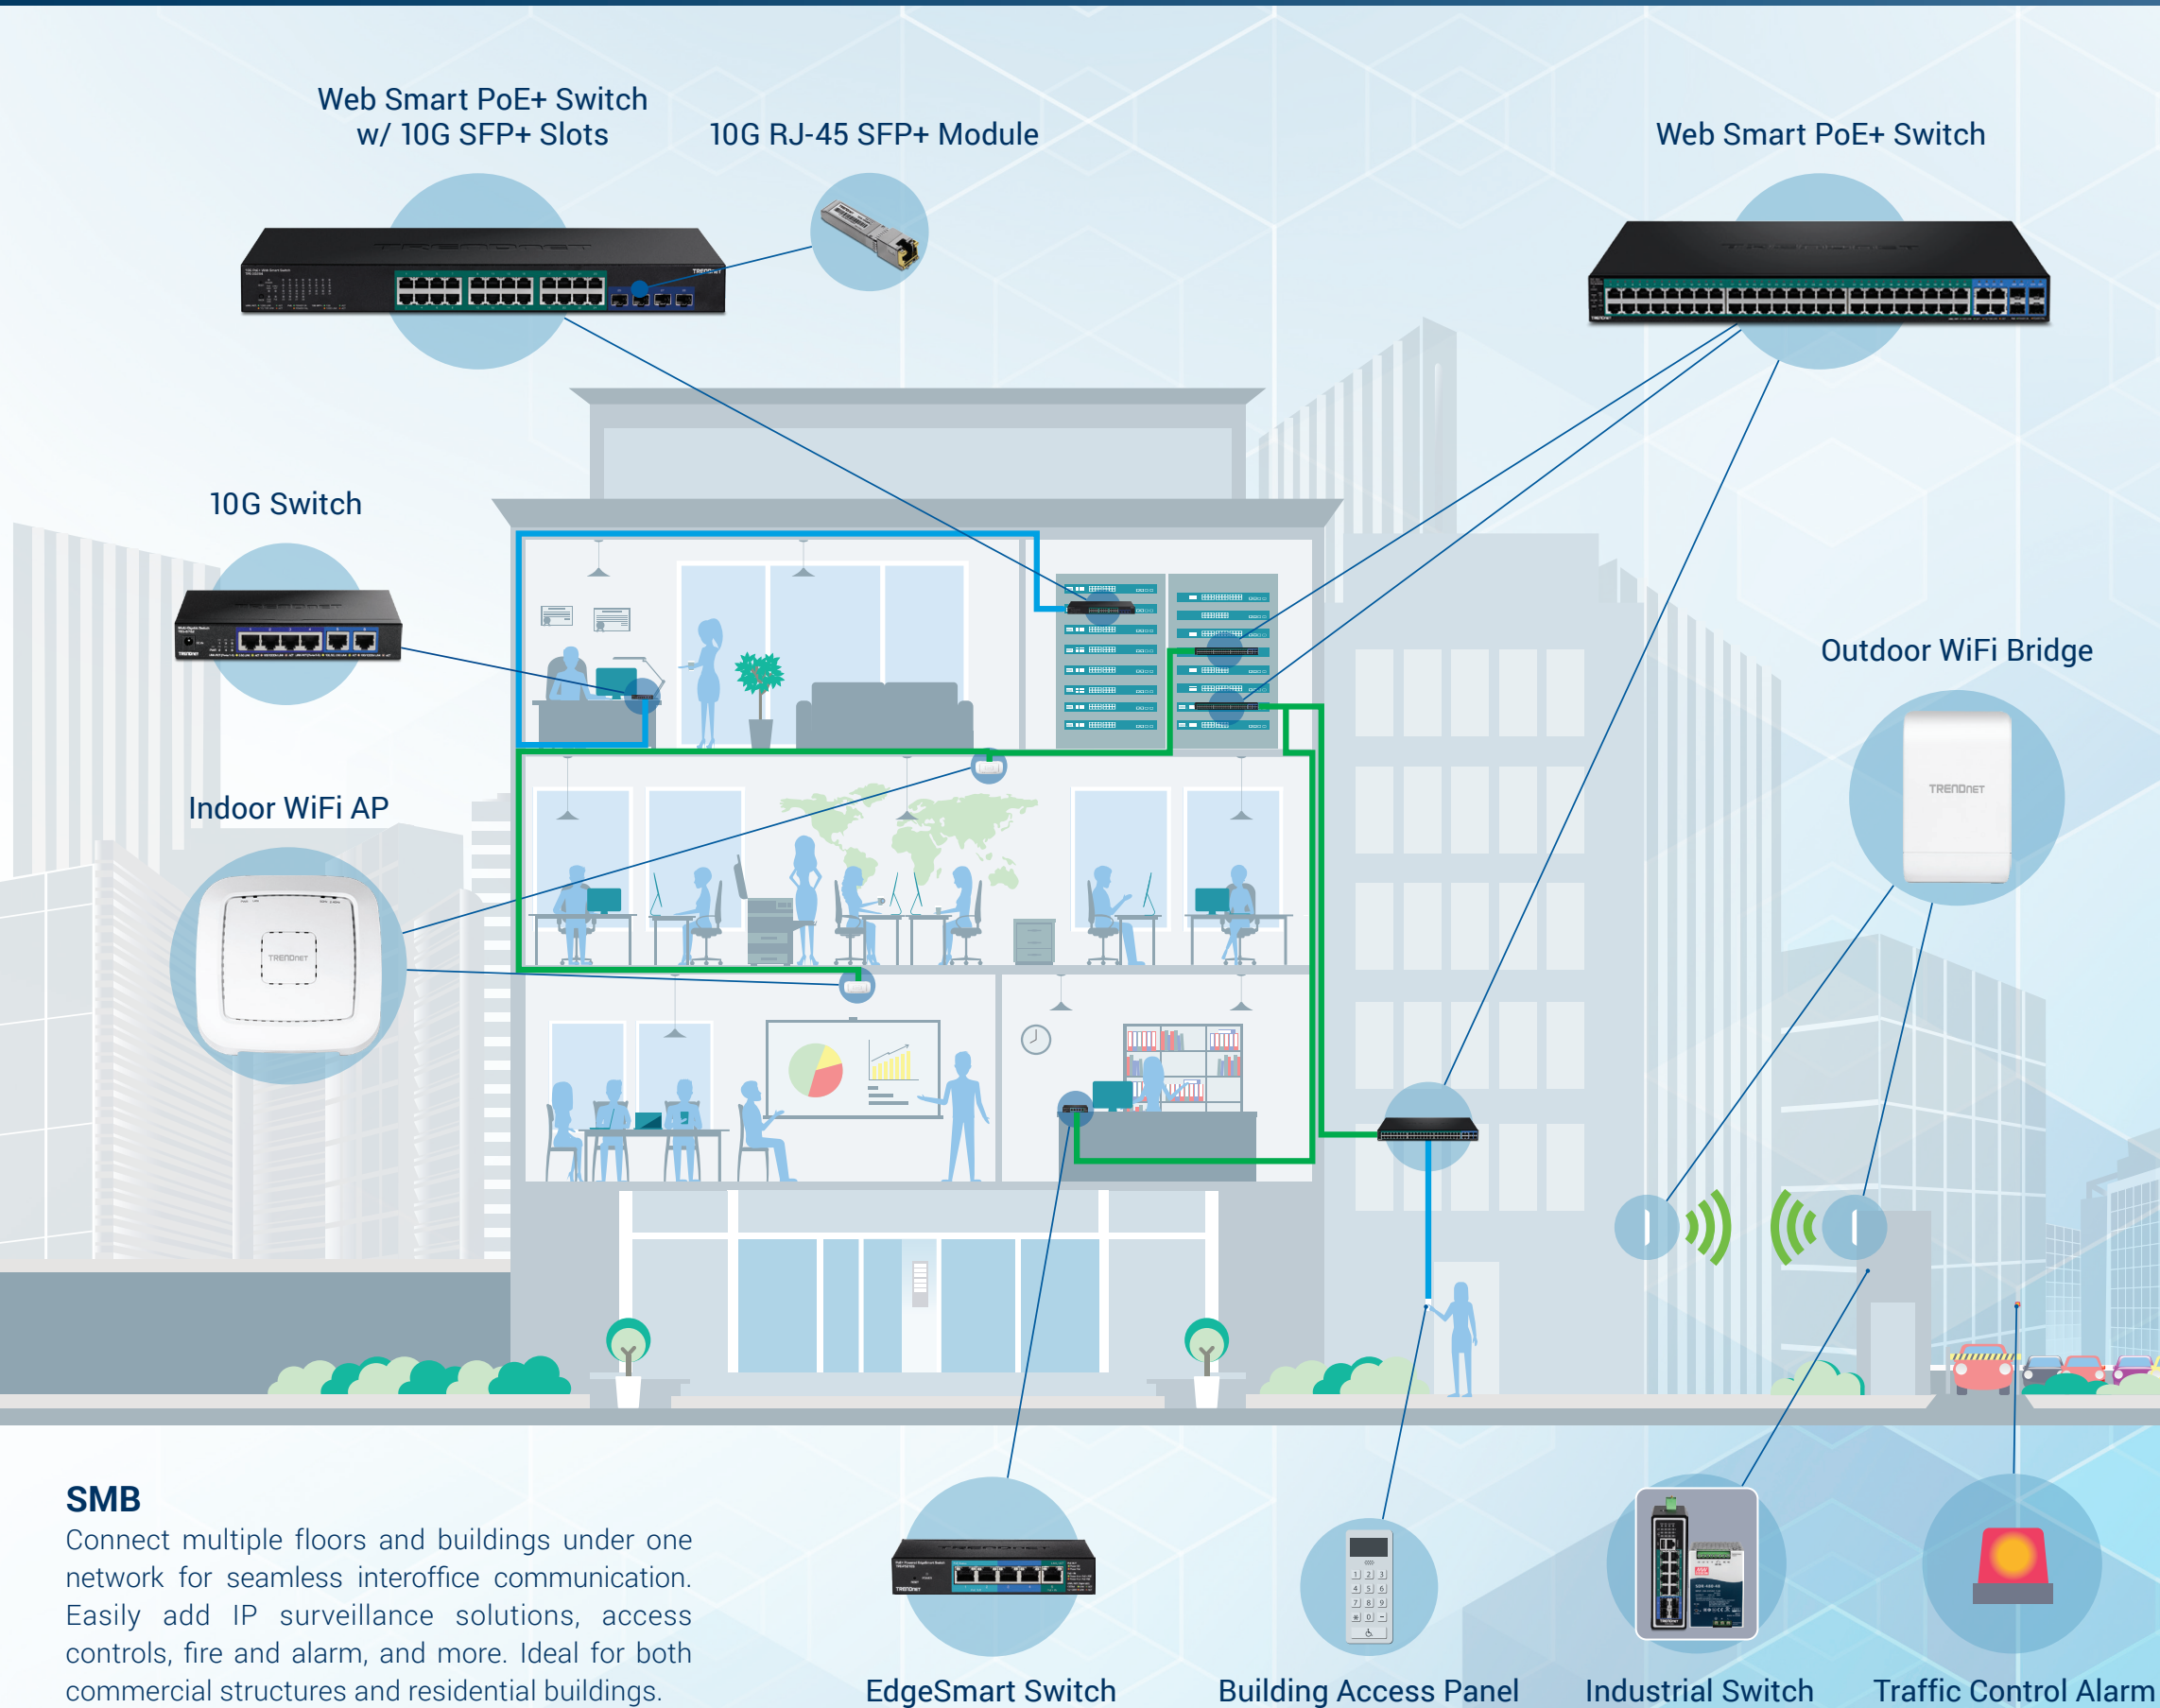

# End-to-End Networking Solutions with TRENDnet

**SMB**  
 Connect multiple floors and buildings under one network for seamless interoffice communication. Easily add IP surveillance solutions, access controls, fire and alarm, and more. Ideal for both commercial structures and residential buildings.

## Product Information

 <b>TPE-30284</b> 28-Port Gigabit Web Smart PoE+ Switch with 10G SFP+ Slots	 <b>TPE-5048WS</b> 52-Port Gigabit Web Smart PoE+ Switch
 <b>TEG-S762</b> 6-Port 10G Switch	 <b>TEW-821DAP</b> AC1200 Dual Band PoE Indoor Wireless Access Point
 <b>TEW-740APB02K</b> 10 dBi Wireless N300 Outdoor PoE Preconfigured Point-to-Point Bridge Kit	 <b>TEG-10GBRJ</b> 10G RJ-45 Copper SFP+ Module
 <b>TPE-P521ES</b> 5-Port Gigabit PoE+ Powered EdgeSmart Switch with PoE Pass Through	 <b>TI-PG1284i</b> 12-Port Industrial Gigabit L2+ Managed PoE+ DIN-Rail Switch
 <b>TI-S48048</b> 480W, 48V DC, 10A AC to DC DIN-Rail Power Supply	Speak to your local SES sales representative for more details and pricing information.  <a href="http://www.TRENDnet.com">www.TRENDnet.com</a>

## Product Information

Web Smart PoE+ Switch

Outdoor WiFi Bridge

**TPE-30284**  
28-Port Gigabit Web Smart PoE+ Switch with 10G SFP+ Slots

**TPE-5048WS**  
52-Port Gigabit Web Smart PoE+ Switch

**TEG-S762**  
6-Port 10G Switch